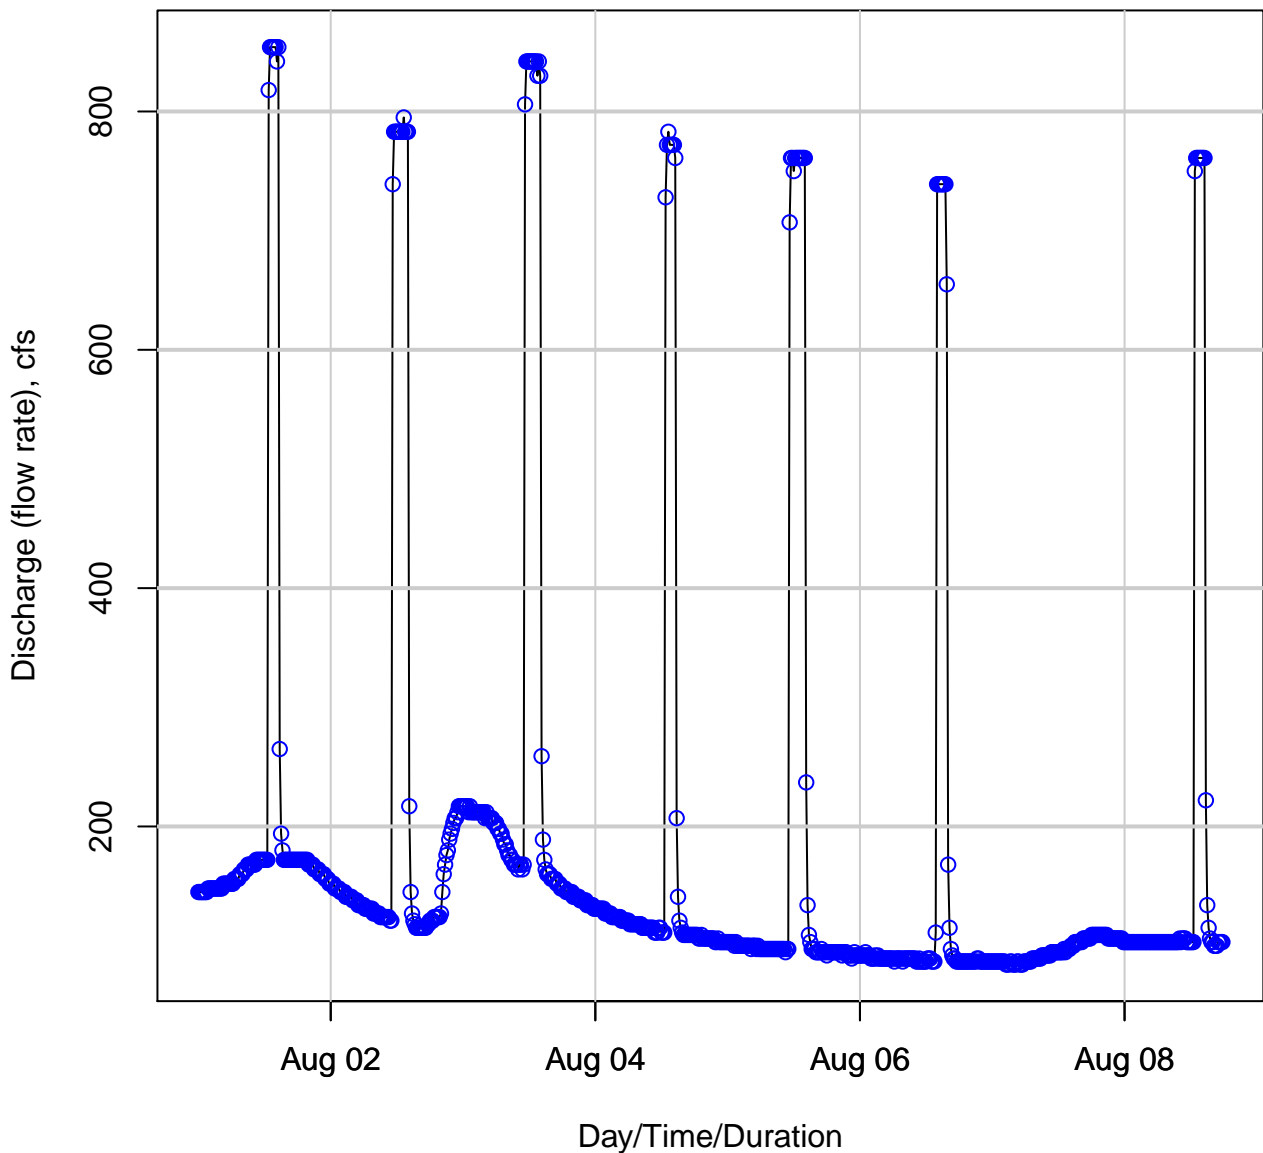

River Discharge (cfs) AT HOYES RUN MD
from: 2019-08-01 to: 2019-08-08 17:45:00
USGS 03075500 YOUGHIOGHENY RIVER AT HOYES RUN, MD

River Gage Height (ft) AT HOYES RUN, MD
from: 2019-08-01 to: 2019-08-08 17:45:00
USGS 03075500 YOUGHIOGHENY RIVER AT HOYES RUN, MD