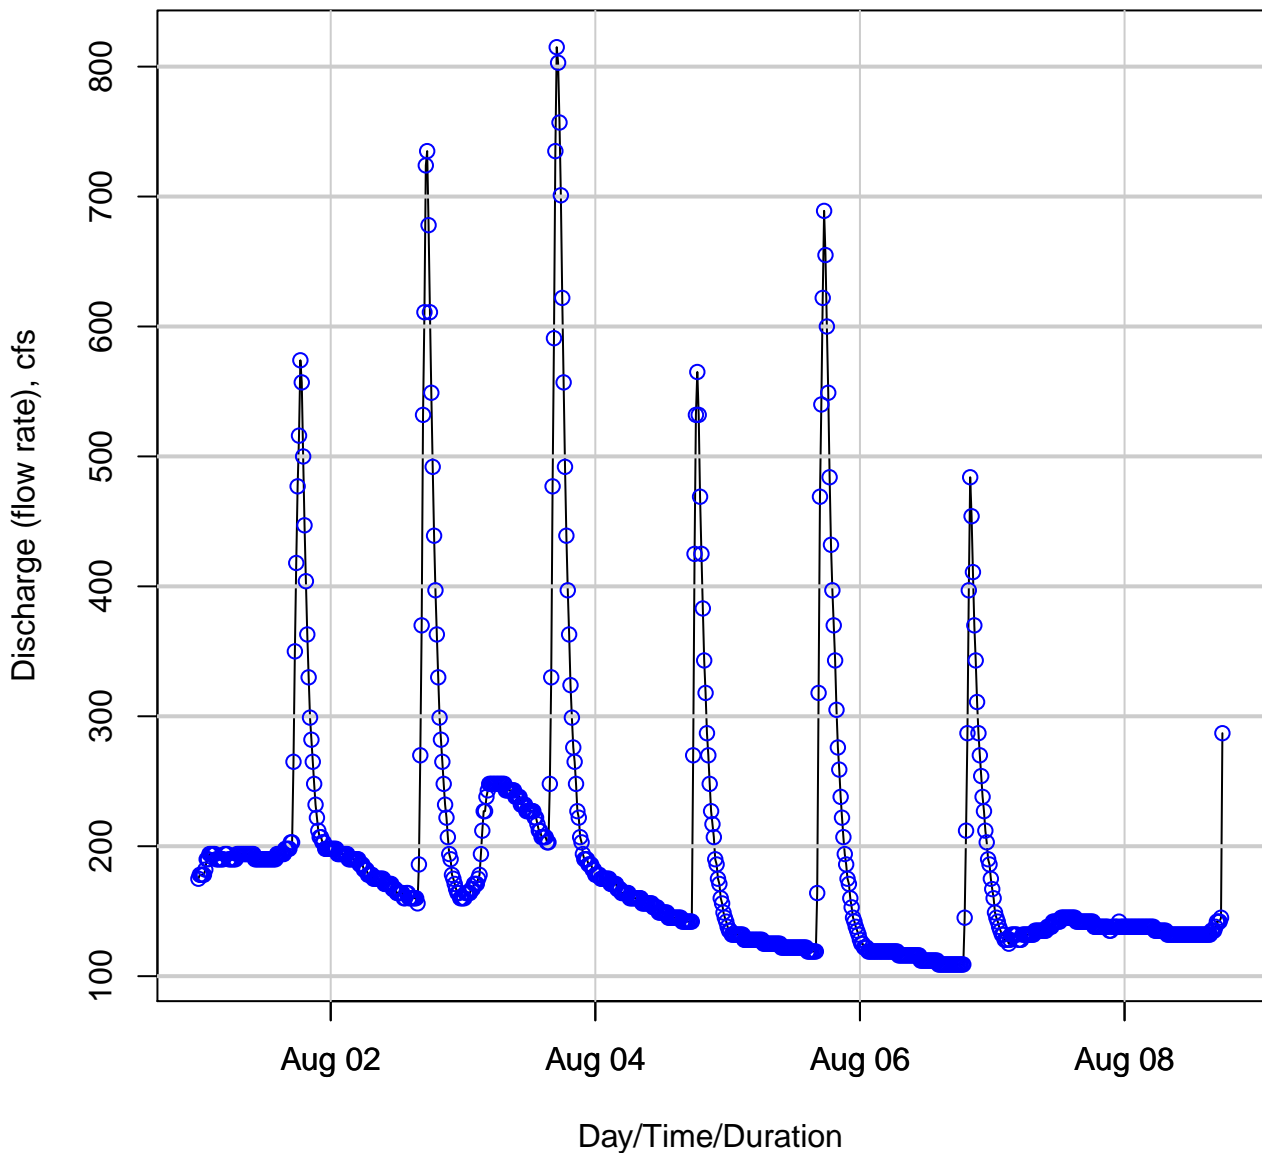

River Discharge (cfs) AT FRIENDSVILLE MD
from: 2019-08-01 to: 2019-08-08 17:45:00
USGS 03076500 YOUGHIOGHENY RIVER AT FRIENDSVILLE, MD

River Gage Height (ft) AT FRIENDSVILLE, MD
from: 2019-08-01 to: 2019-08-08 17:45:00
USGS 03076500 YOUGHIOGHENY RIVER AT FRIENDSVILLE, MD