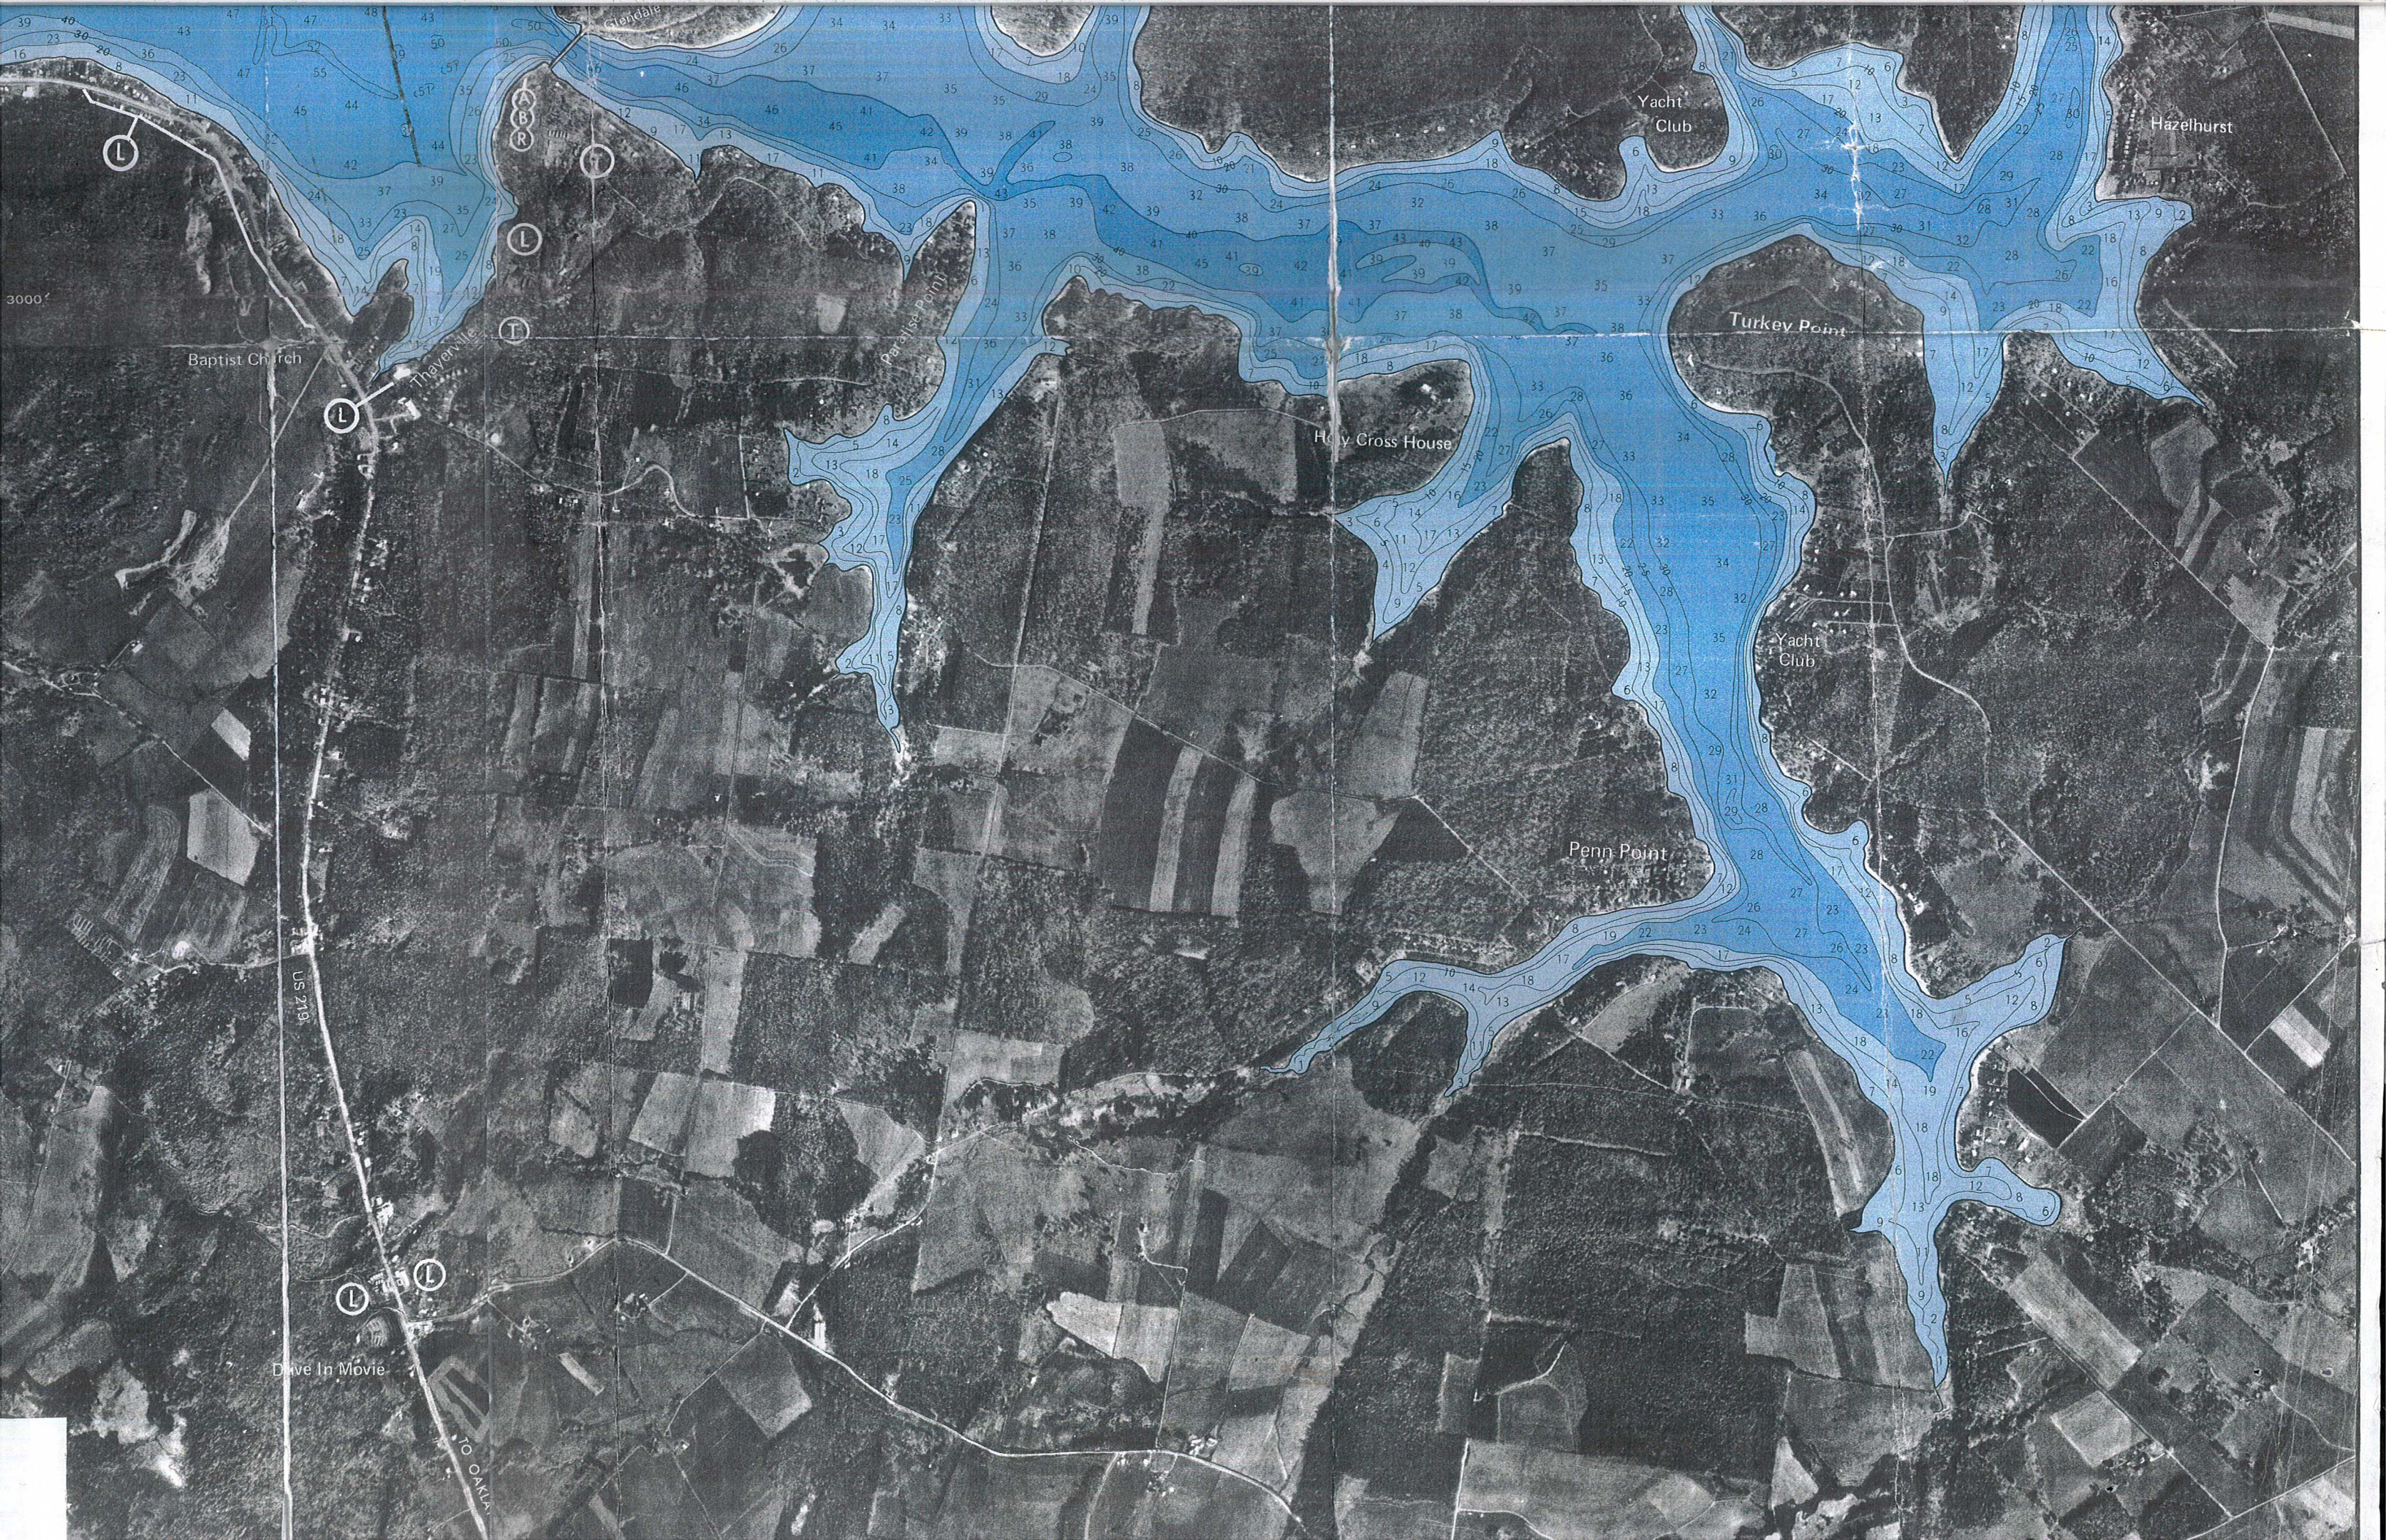

Baptist Church

Thayerville

Paradise Point

Holy Cross House

Penn Point

Turkey Point

Yacht Club

Yacht Club

Hazelhurst

US 219

TO OAKLA

Dive In Movie

3000'