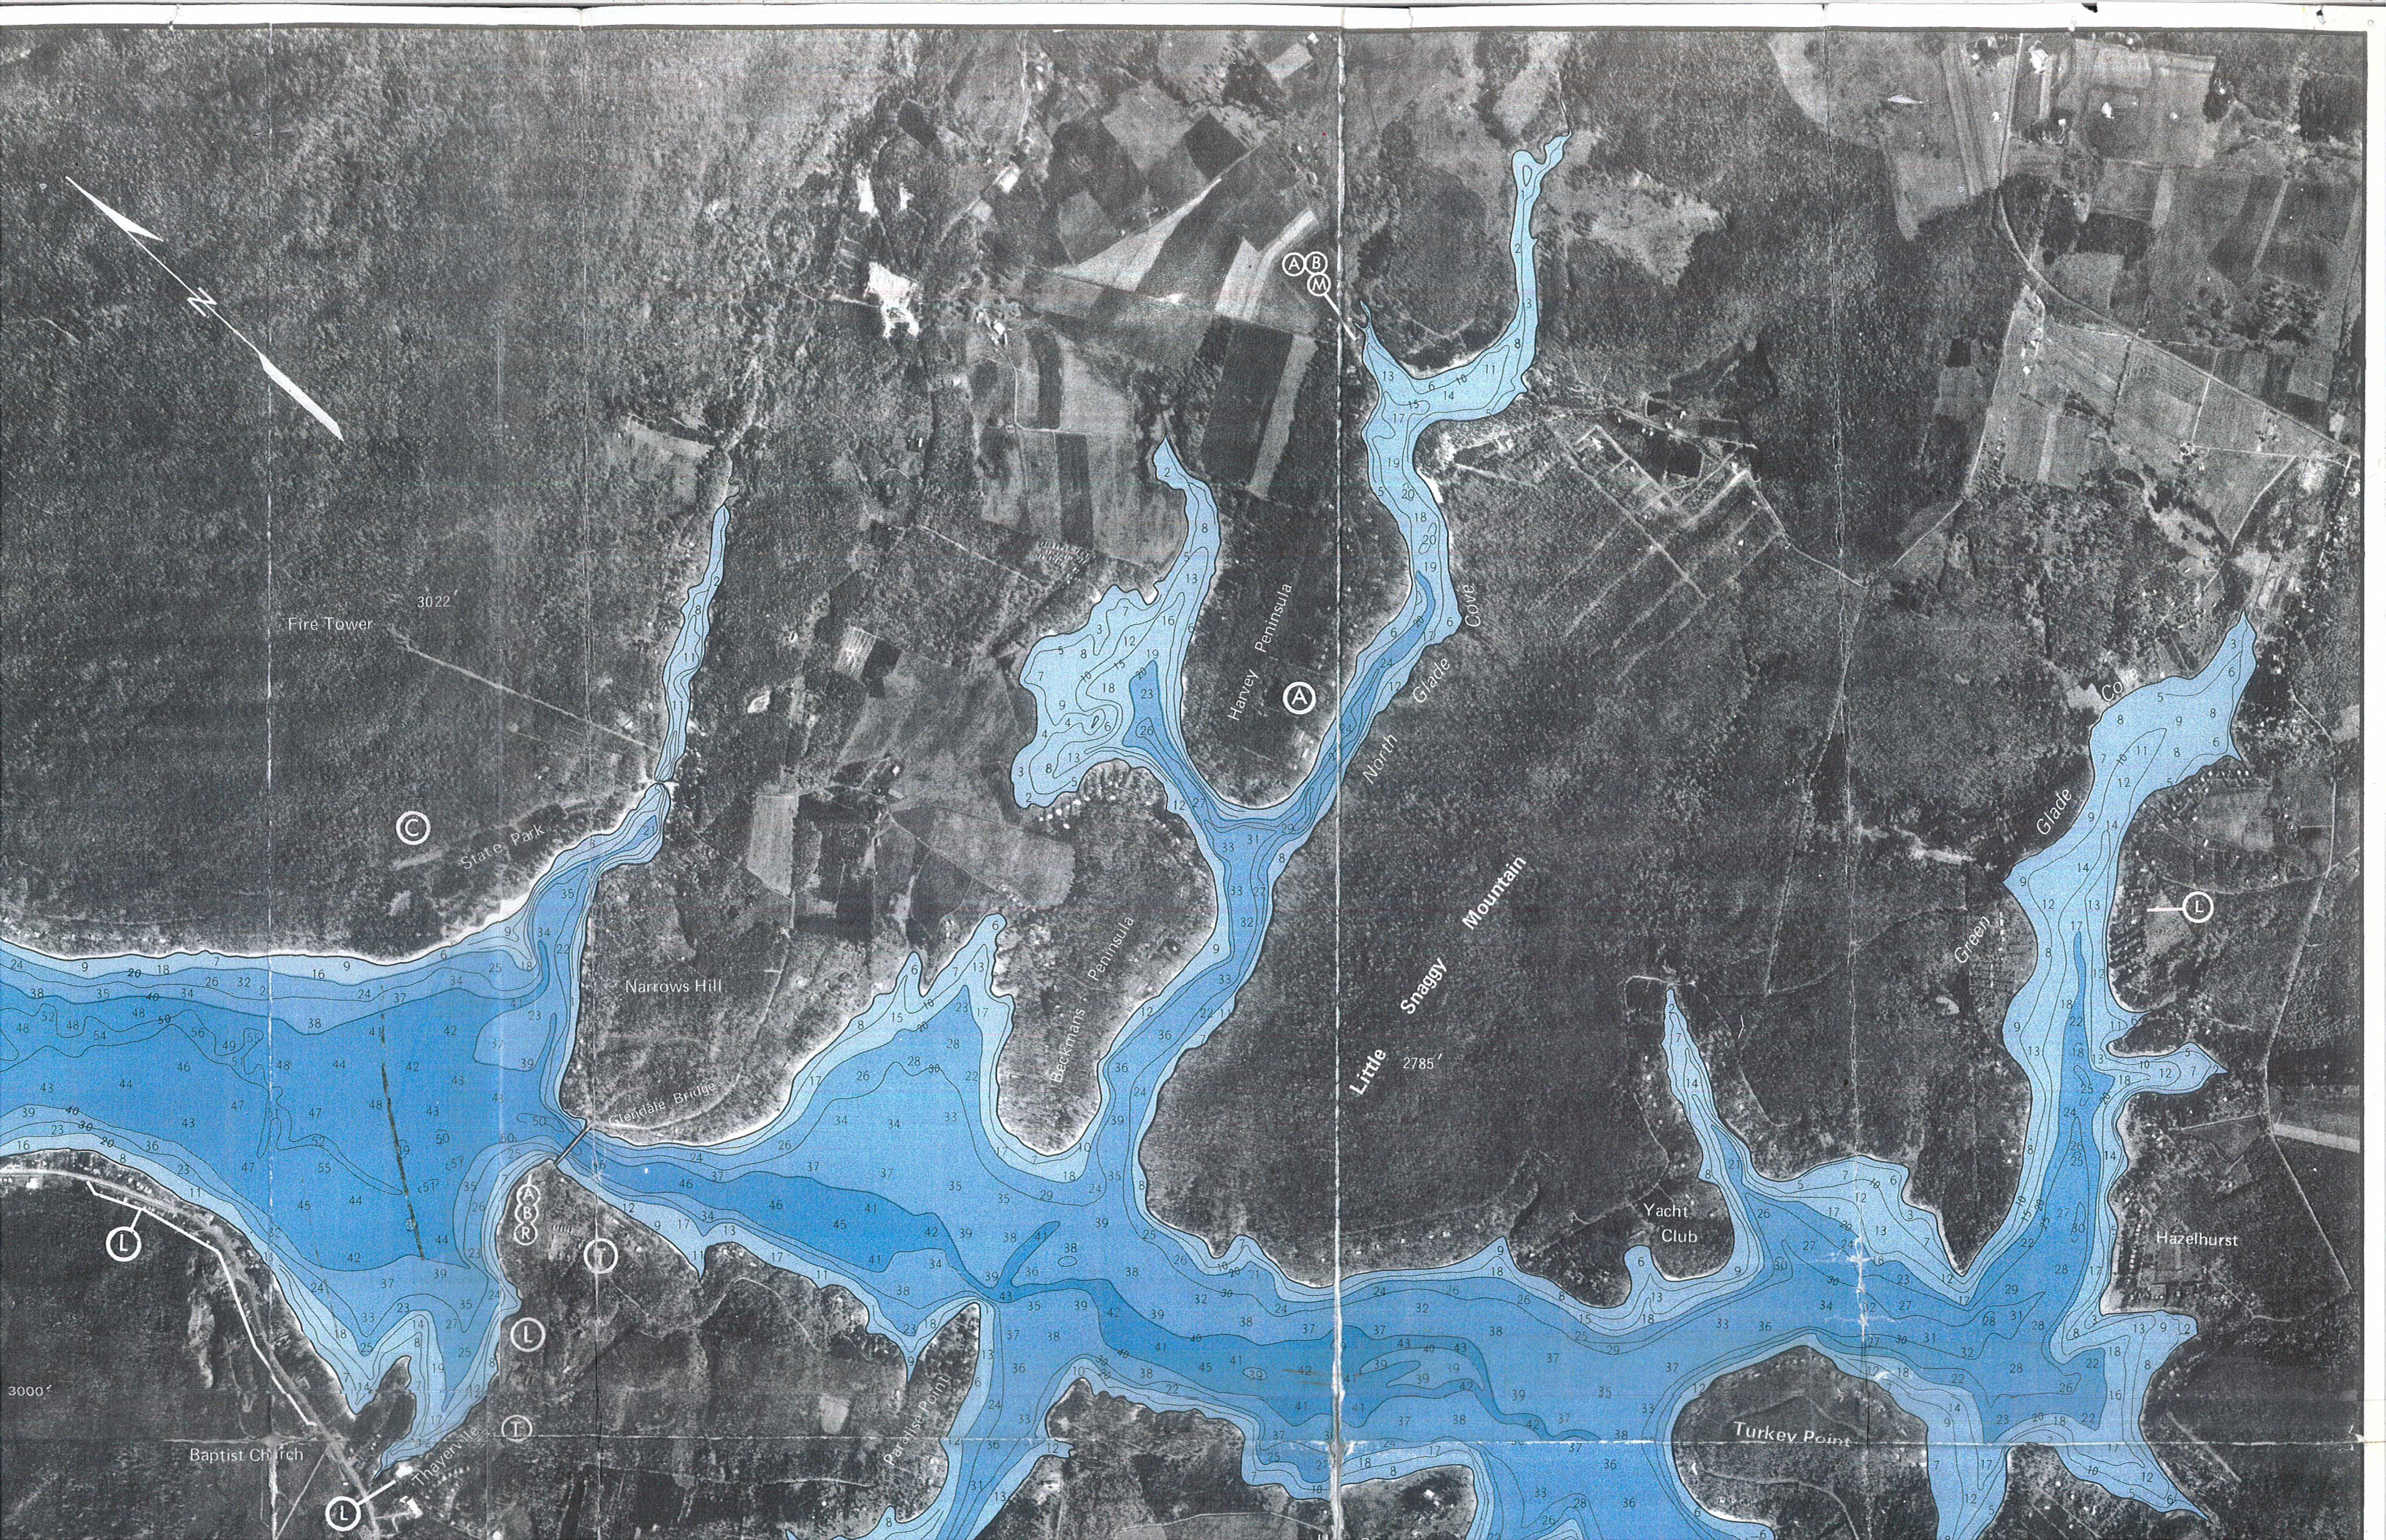

LEGEND

- (A) Boat Fuel
- (B) Boat Repairs
- (T) Trailer Court
- (L) Lodging
- (C) Camp Grounds
- (R) Boat Ramp
- (M) Marina

DEEP CREEK LAKE

Color Code

0' - 20' Depth

Fire Tower 3022'

©

State Park

Narrows Hill

Glendale Bridge

Eeckmans Peninsula

Harvey Peninsula

Ⓐ

Little Snaggy Mountain 2785'

North Glade Cove

Ⓐ Ⓑ Ⓜ

Yacht Club

Green Glade Cove

Hazelhurst

Turkey Point

Paradise Point

Thayerville

Baptist Church

3000'

Baptist Church

Thayerville

Lake Shore Drive

Swamp Point

Red Run Cove

Baptist Church

Thayerville

Paradise Point