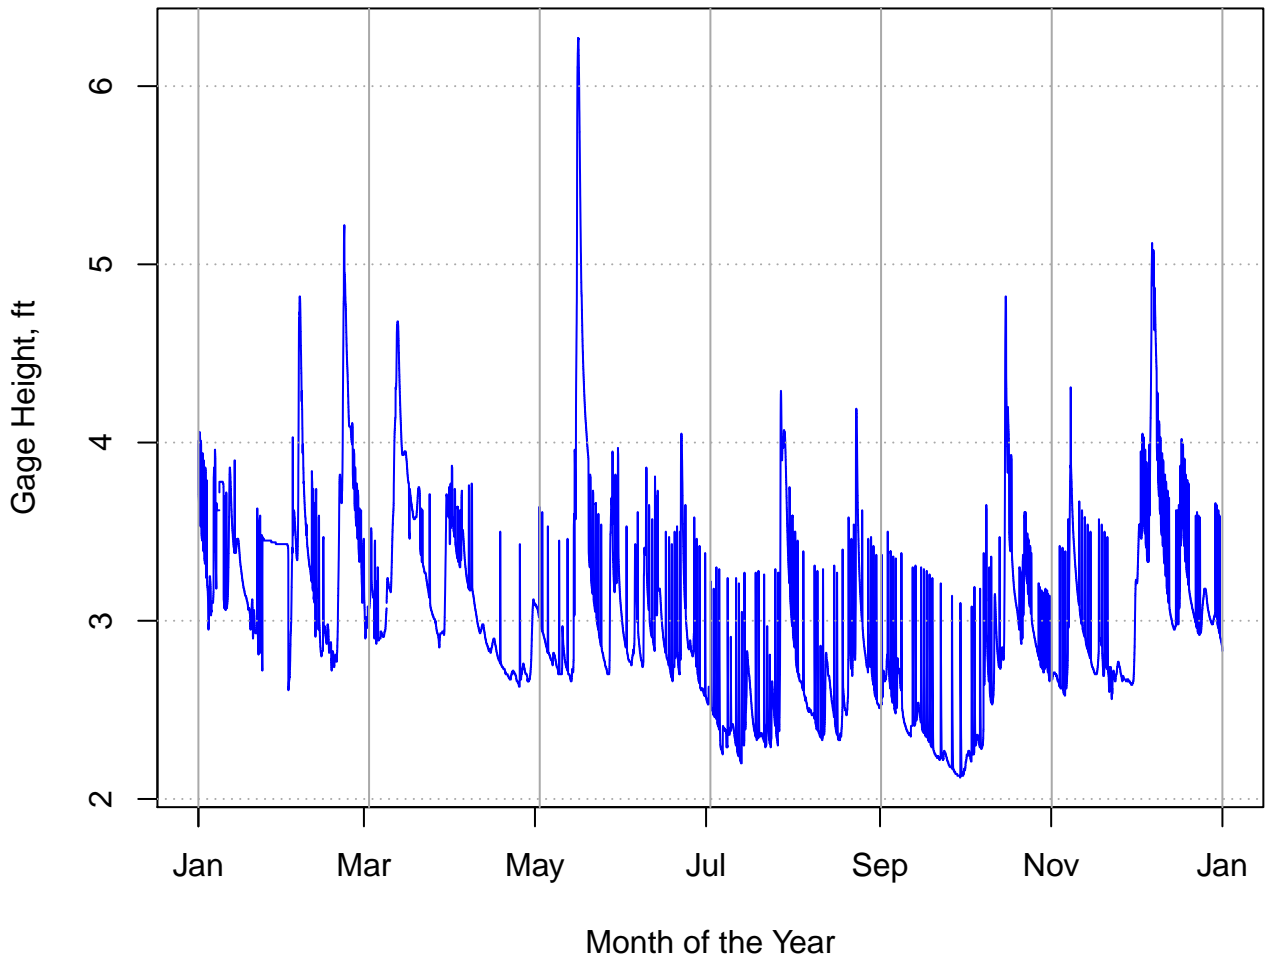

Friendsville – Measured Discharge (cfs) – 2014

Friendsville – Measured Gage Height (ft) – 2014

Friendsville – Measured Water Temperature (C) – 2014