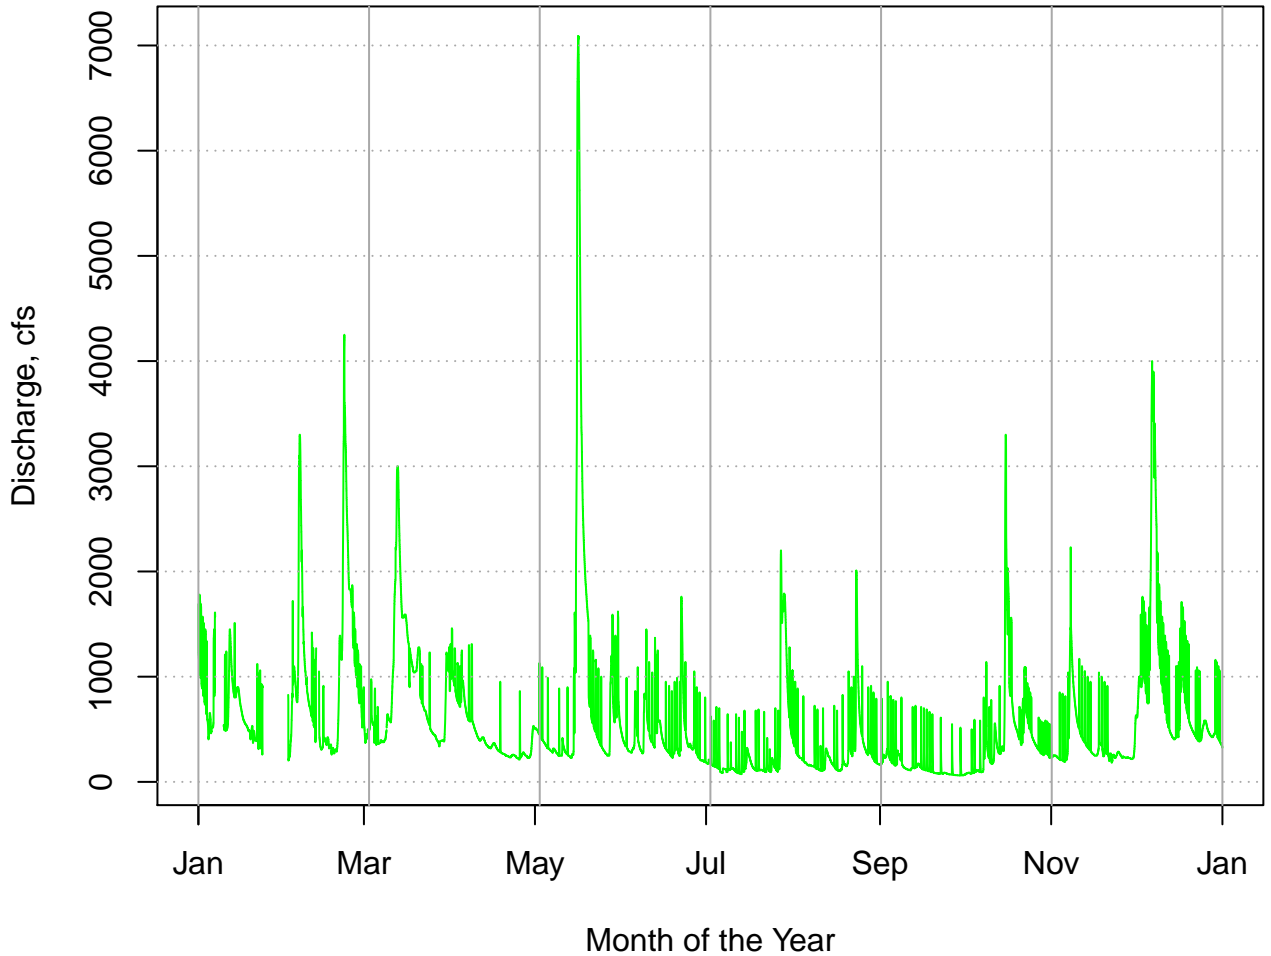

Friendsville – Measured Discharge (cfs) – 2014

Friendsville – Measured Gage Height (ft) – 2014

Friendsville – Measured Water Temperature (C) – 2014