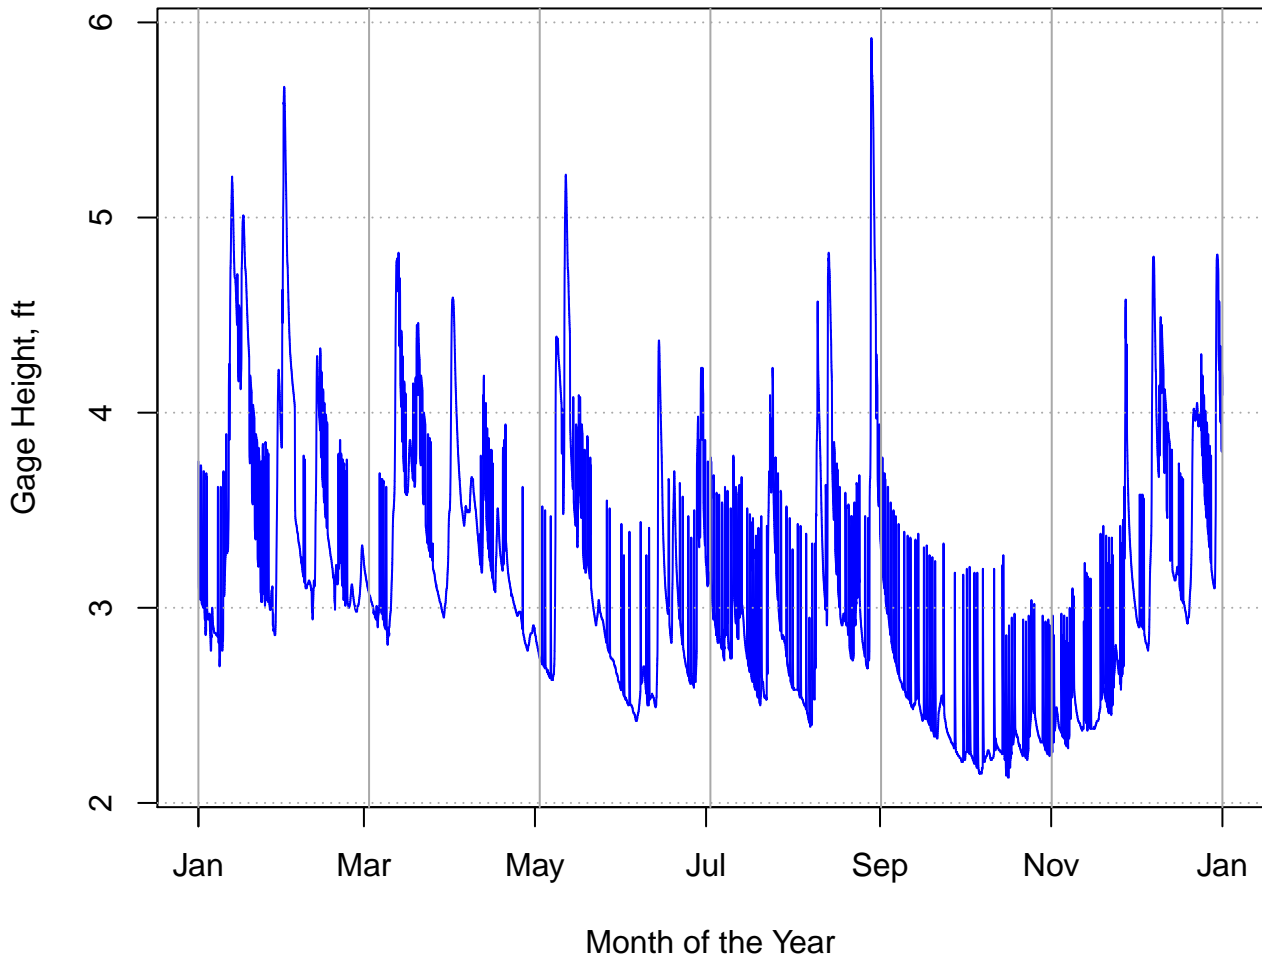

Friendsville – Measured Discharge (cfs) – 2013

Friendsville – Measured Gage Height (ft) – 2013

Friendsville – Measured Water Temperature (C) – 2013