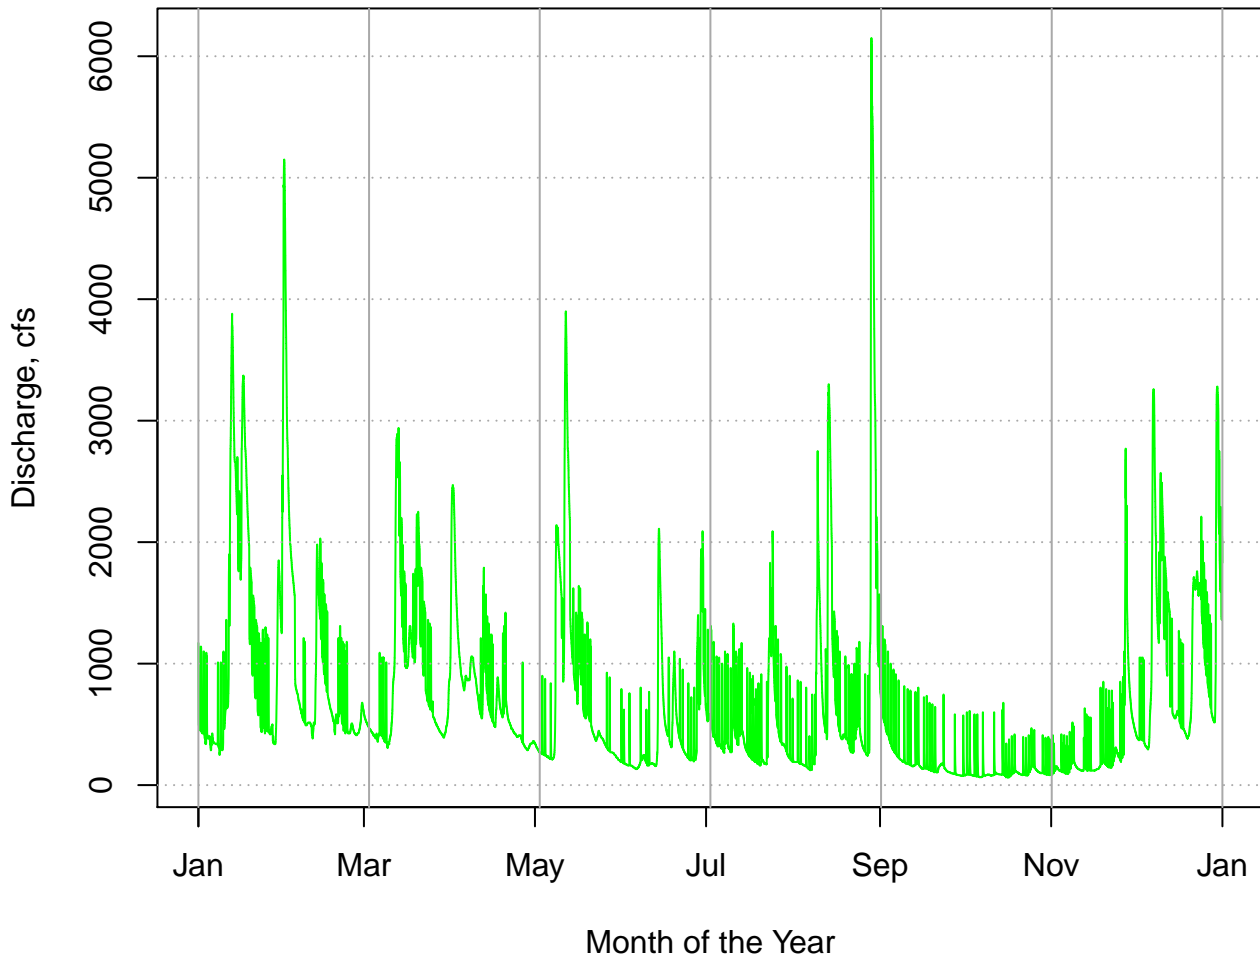

Friendsville – Measured Discharge (cfs) – 2013

Friendsville – Measured Gage Height (ft) – 2013

Friendsville – Measured Water Temperature (C) – 2013