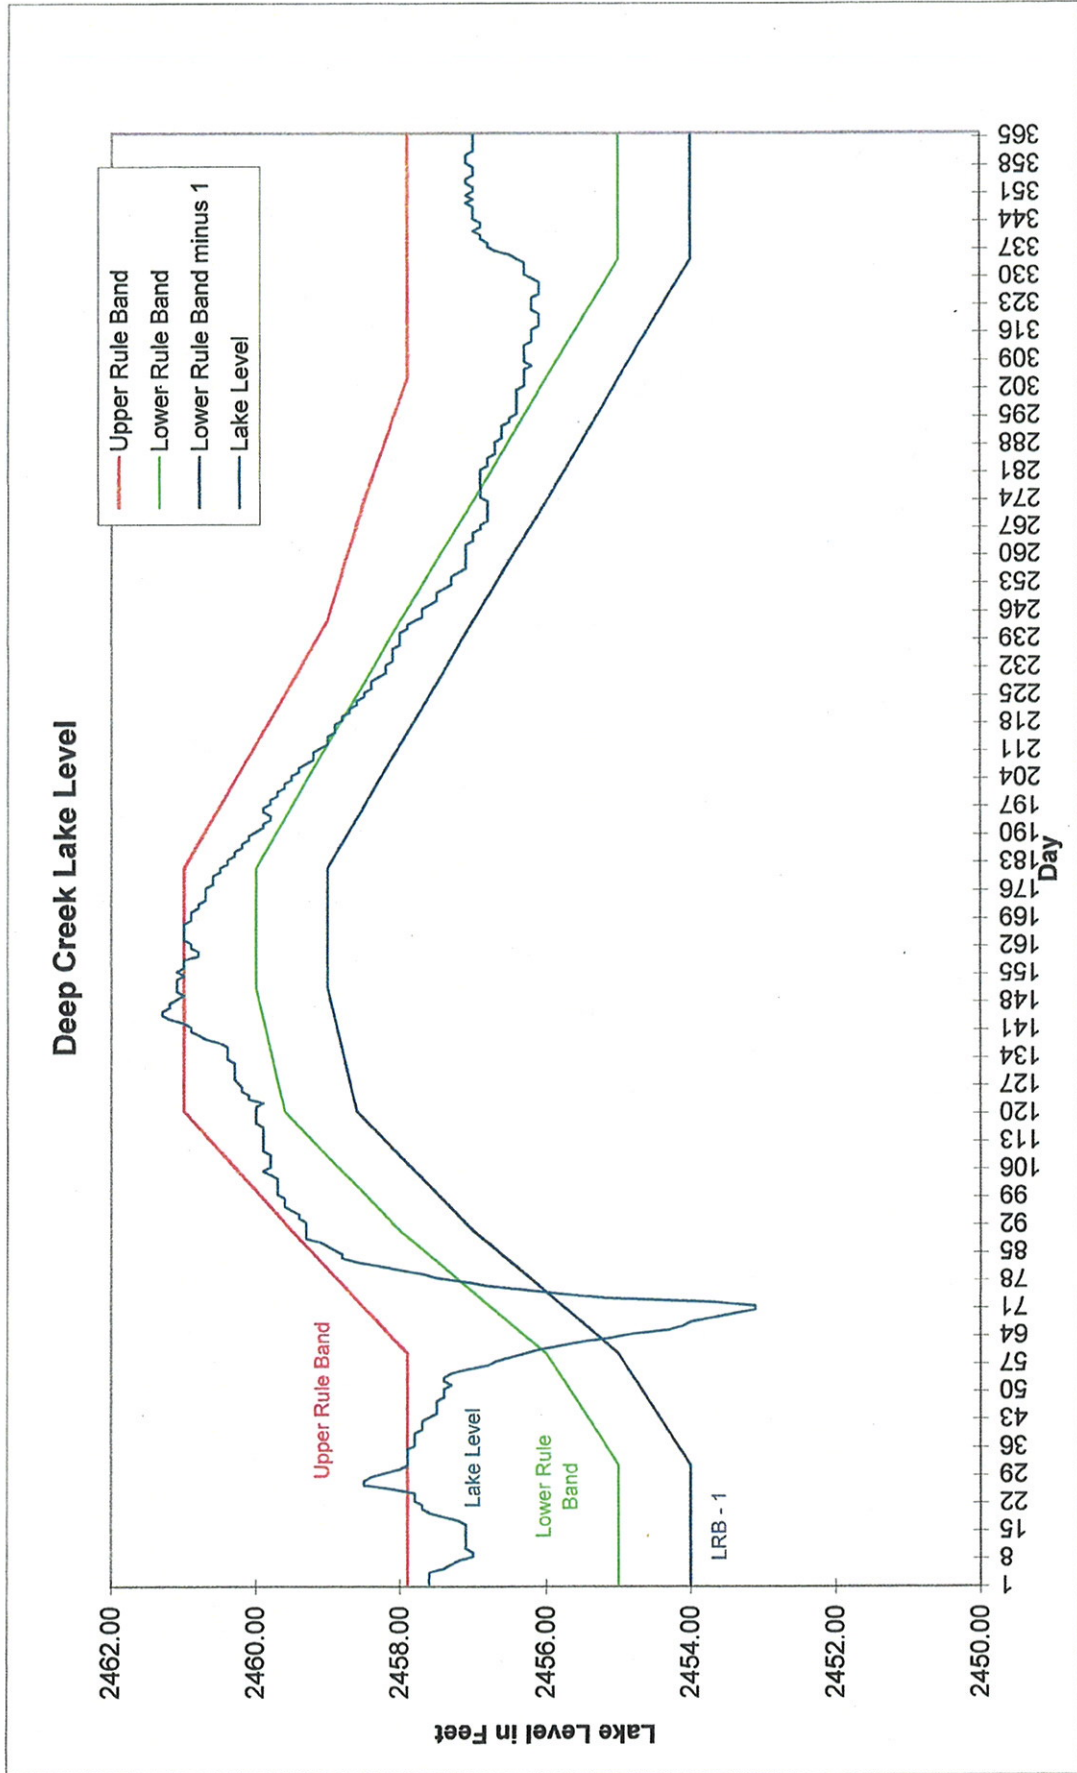

DEEP CREEK LAKE LEVEL GRAPH - 2010

Deep Creek Daily Lake Level 2010															
Month	Day	Lake Level (feet msl)	Rainfall (inches)	Month	Day	Lake Level (feet msl)	Rainfall (inches)	Month	Day	Lake Level (feet msl)	Rainfall (inches)	Month	Day	Lake Level (feet msl)	Rainfall (inches)
Jan	1	2457.6	0.20	Feb	1	2458.0	0.00	Mar	1	2456.1	0.25				
	2	2457.6	0.25		2	2457.9	0.10		2	2455.8	0.00				
	3	2457.6	0.08		3	2457.9	0.08		3	2455.5	0.07				
	4	2457.6	0.04		4	2457.9	0.00		4	2455.1	0.00				
	5	2457.4	0.10		5	2457.8	0.60		5	2454.8	0.00				
	6	2457.3	0.09		6	2457.8	0.60		6	2454.3	0.00				
	7	2457.2	0.10		7	2457.8	0.75		7	2454.1	0.00				
	8	2457.0	0.10		8	2457.8	0.00		8	2454.0	0.00				
	9	2457.0	0.05		9	2457.7	0.30		9	2453.7	0.00				
	10	2457.1	0.00		10	2457.7	0.35		10	2453.4	0.00				
	11	2457.1	0.03		11	2457.7	0.05		11	2453.1	0.21				
	12	2457.1	0.02		12	2457.6	0.02		12	2453.1	0.13				
	13	2457.1	0.00		13	2457.5	0.10		13	2453.7	0.90				
	14	2457.1	0.00		14	2457.5	0.03		14	2455.2	0.32				
	15	2457.1	0.00		15	2457.5	0.10		15	2455.8	0.14				
	16	2457.1	0.05		16	2457.5	0.05		16	2456.3	0.04				
	17	2457.2	0.88		17	2457.4	0.05		17	2456.8	0.00				
	18	2457.4	0.02		18	2457.4	0.03		18	2457.1	0.00				
	19	2457.6	0.00		19	2457.4	0.50		19	2457.5	0.00				
	20	2457.7	0.00		20	2457.3	0.00		20	2457.7	0.00				
	21	2457.7	0.20		21	2457.4	0.00		21	2458.0	0.00				
	22	2457.8	0.10		22	2457.4	0.13		22	2458.3	0.10				
	23	2457.8	0.00		23	2457.3	0.03		23	2458.6	0.17				
	24	2457.8	0.90		24	2457.1	0.00		24	2458.8	0.00				
	25	2458.1	1.33		25	2456.8	0.22		25	2458.8	0.55				
	26	2458.5	0.05		26	2456.7	0.50		26	2458.9	0.10				
	27	2458.5	0.05		27	2456.5	0.35		27	2459.0	0.00				
	28	2458.4	0.08		28	2456.3	0.23		28	2459.1	0.67				
	29	2458.2	0.00						29	2459.3	0.05				
	30	2458.0	0.05						30	2459.3	0.00				
	31	2457.9	0.00						31	2459.3	0.00				
Total			4.77				5.17				3.70