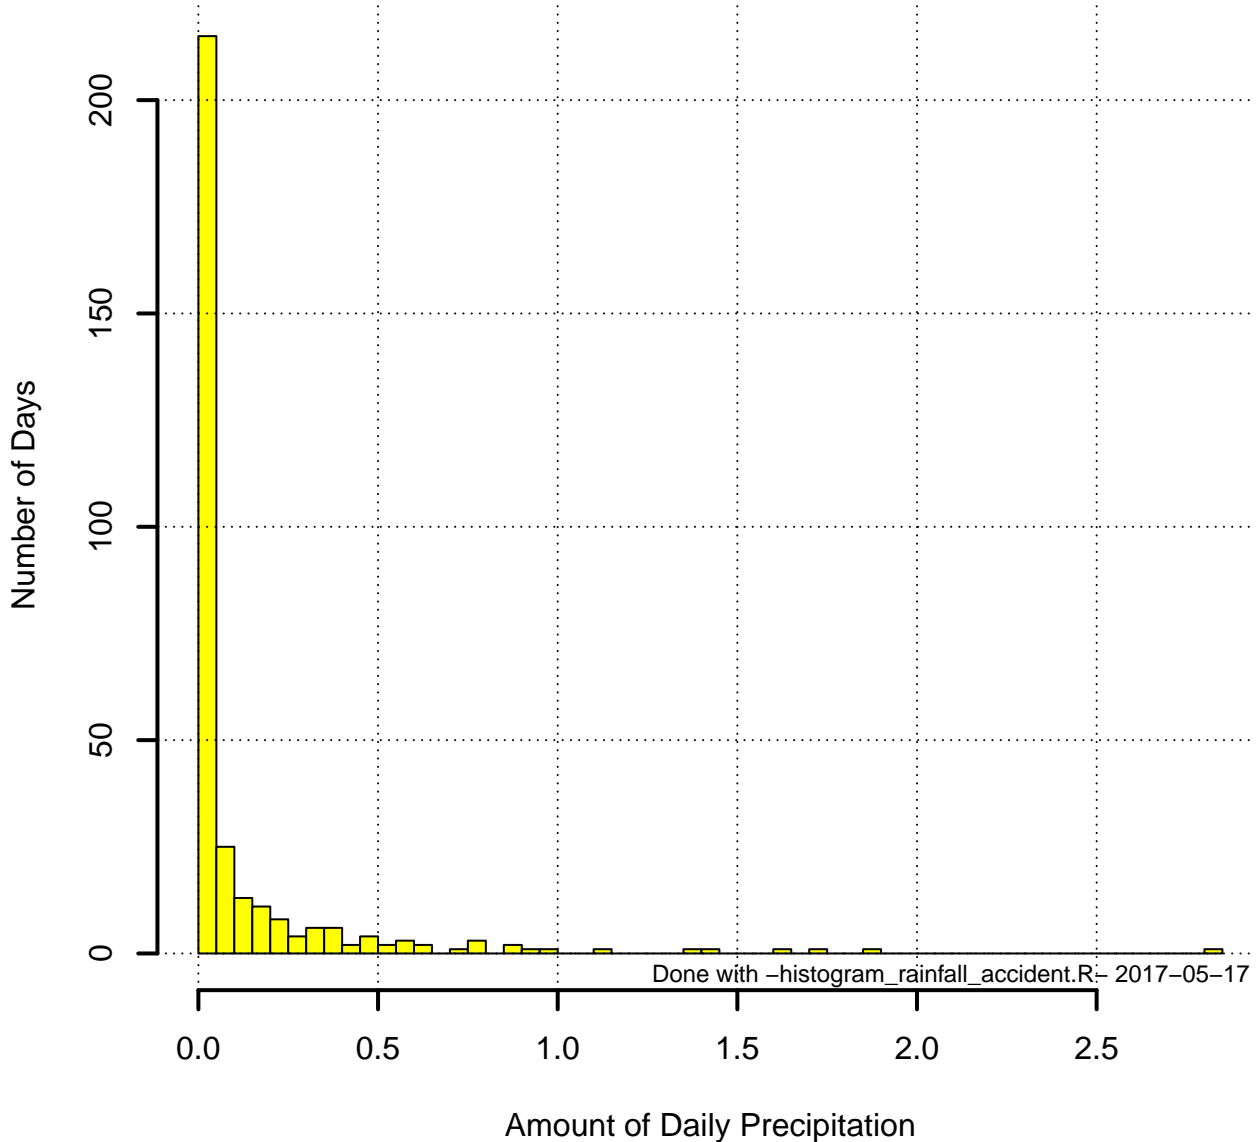

# Distribution of Daily Amounts of Precipitation 2012

## Total Inches of Rain

Done with -histogram\_rainfall\_accident.R- 2017-05-17

# Drought Period Distribution for 2012

## Number of Sequential Days Without Rain

Done with `-histogram_rainfall_accident.R` 2017-05-17