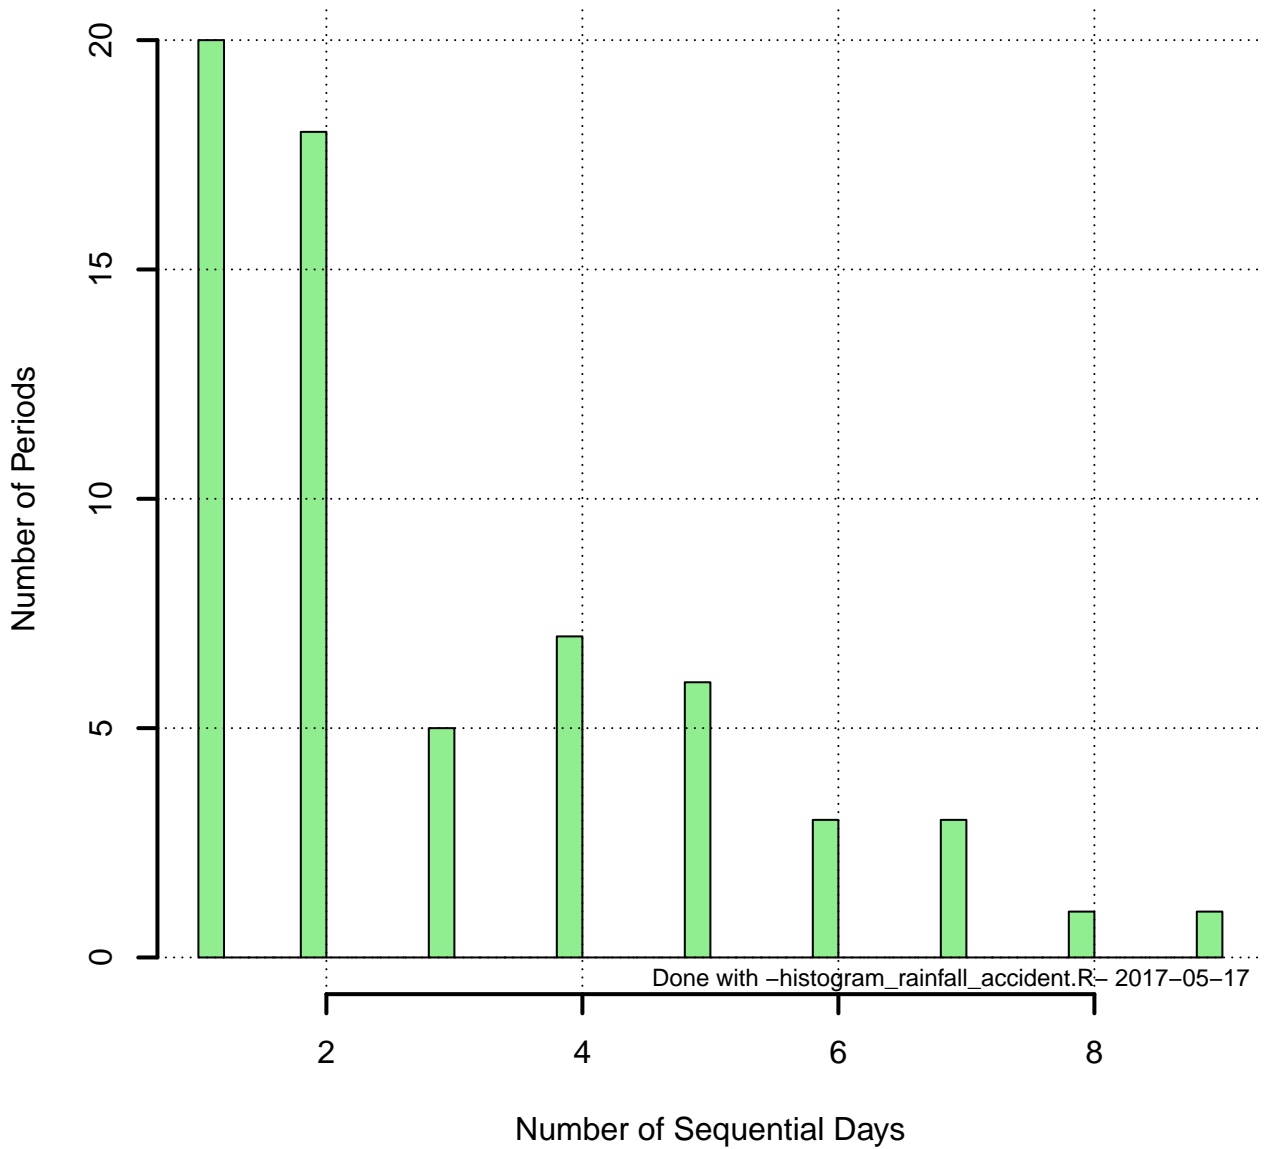

# Distribution of Daily Amounts of Precipitation 2012

## Total Inches of Rain

Done with -histogram\_rainfall\_accident.R- 2017-05-17

# Drought Period Distribution for 2012

## Number of Sequential Days Without Rain

Done with `-histogram_rainfall_accident.R` 2017-05-17