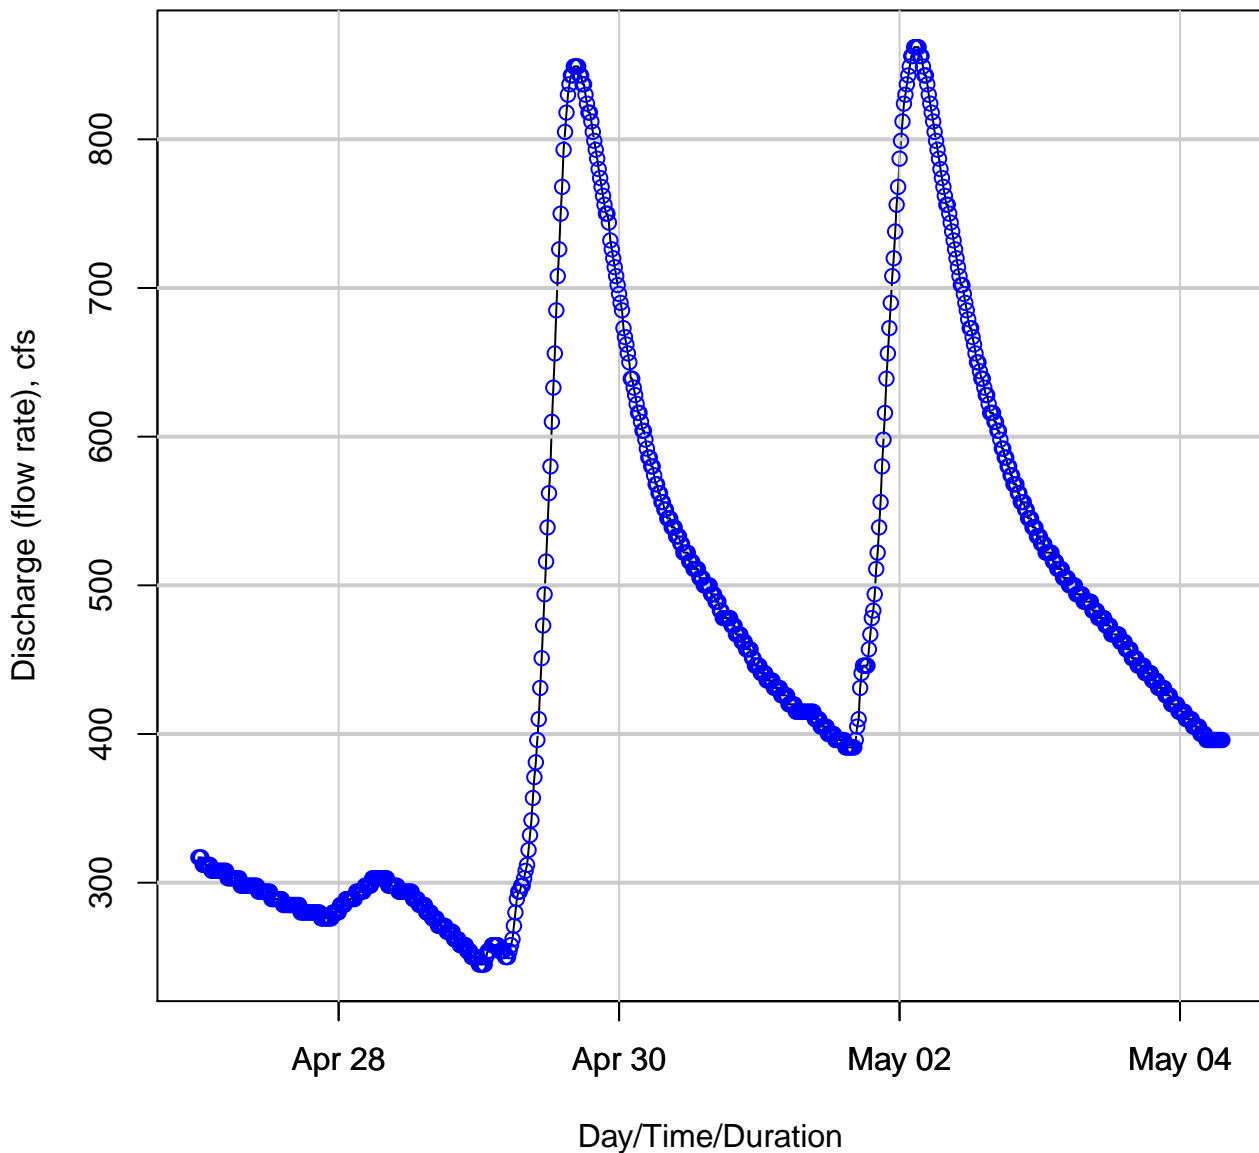

River Discharge (cfs) AT OAKLAND, MD
from: 2017-04-27 to: 2017-05-04 07:15:00
USGS 03075500 YOUGHIOGHENY RIVER AT OAKLAND, MD

River Gage Height (ft) AT OAKLAND, MD
from: 2017-04-27 to: 2017-05-04 07:15:00
USGS 03075500 YOUGHIOGHENY RIVER AT OAKLAND, MD