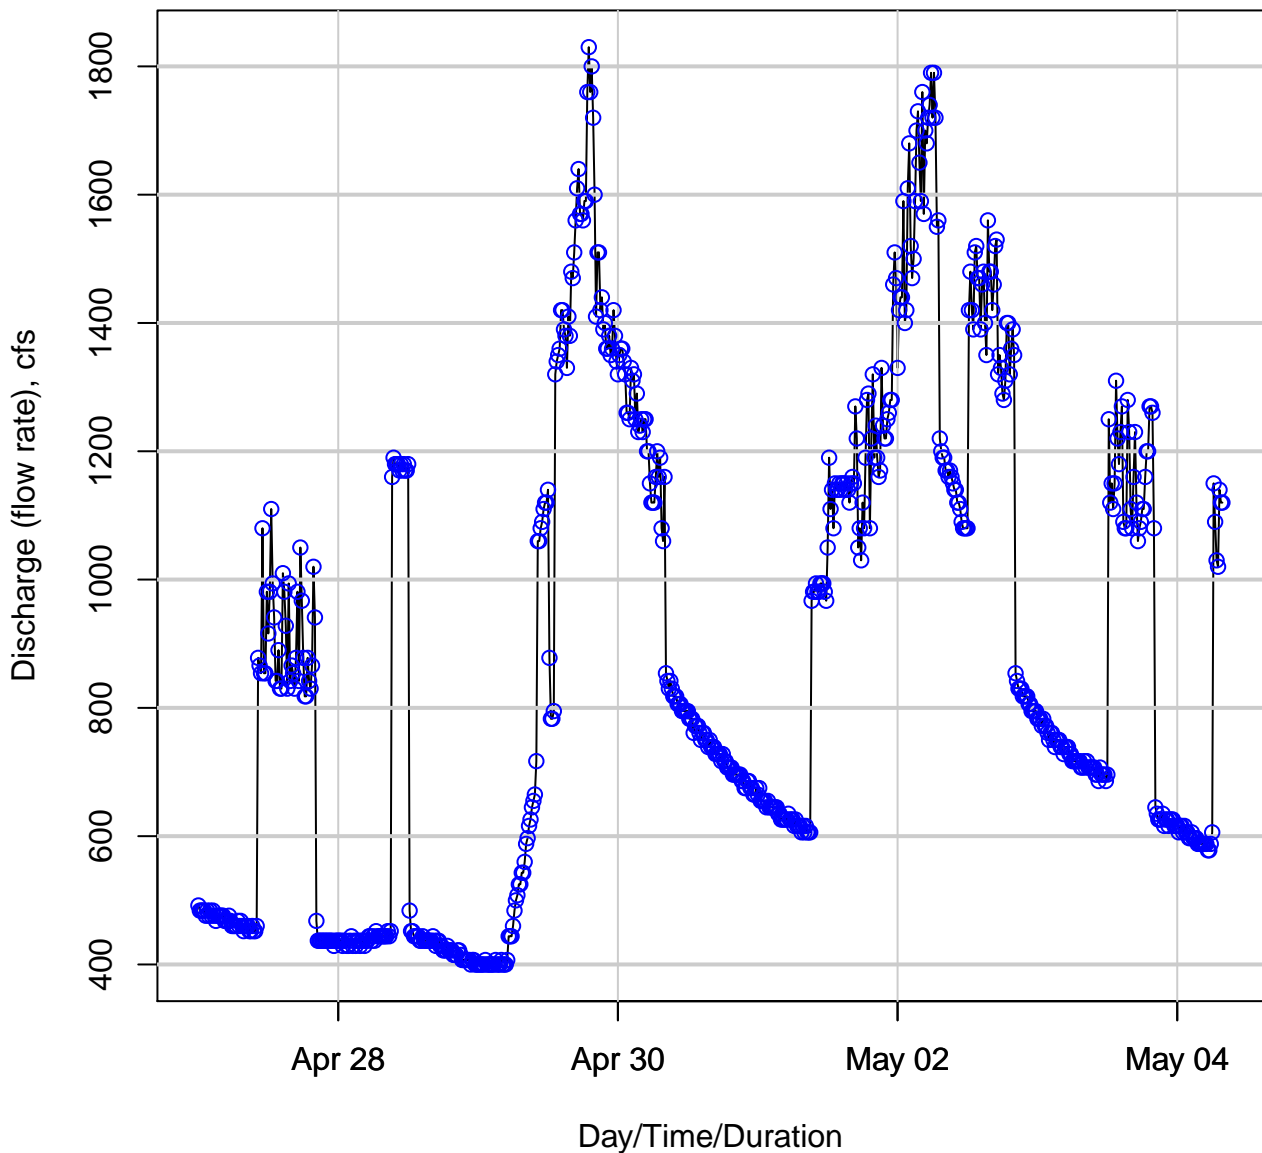

River Discharge (cfs) AT HOYES RUN MD
from: 2017-04-27 to: 2017-05-04 07:45:00
USGS 03075500 YOUGHIOGHENY RIVER AT HOYES RUN, MD

River Gage Height (ft) AT HOYES RUN, MD
from: 2017-04-27 to: 2017-05-04 07:45:00
USGS 03075500 YOUGHIOGHENY RIVER AT HOYES RUN, MD