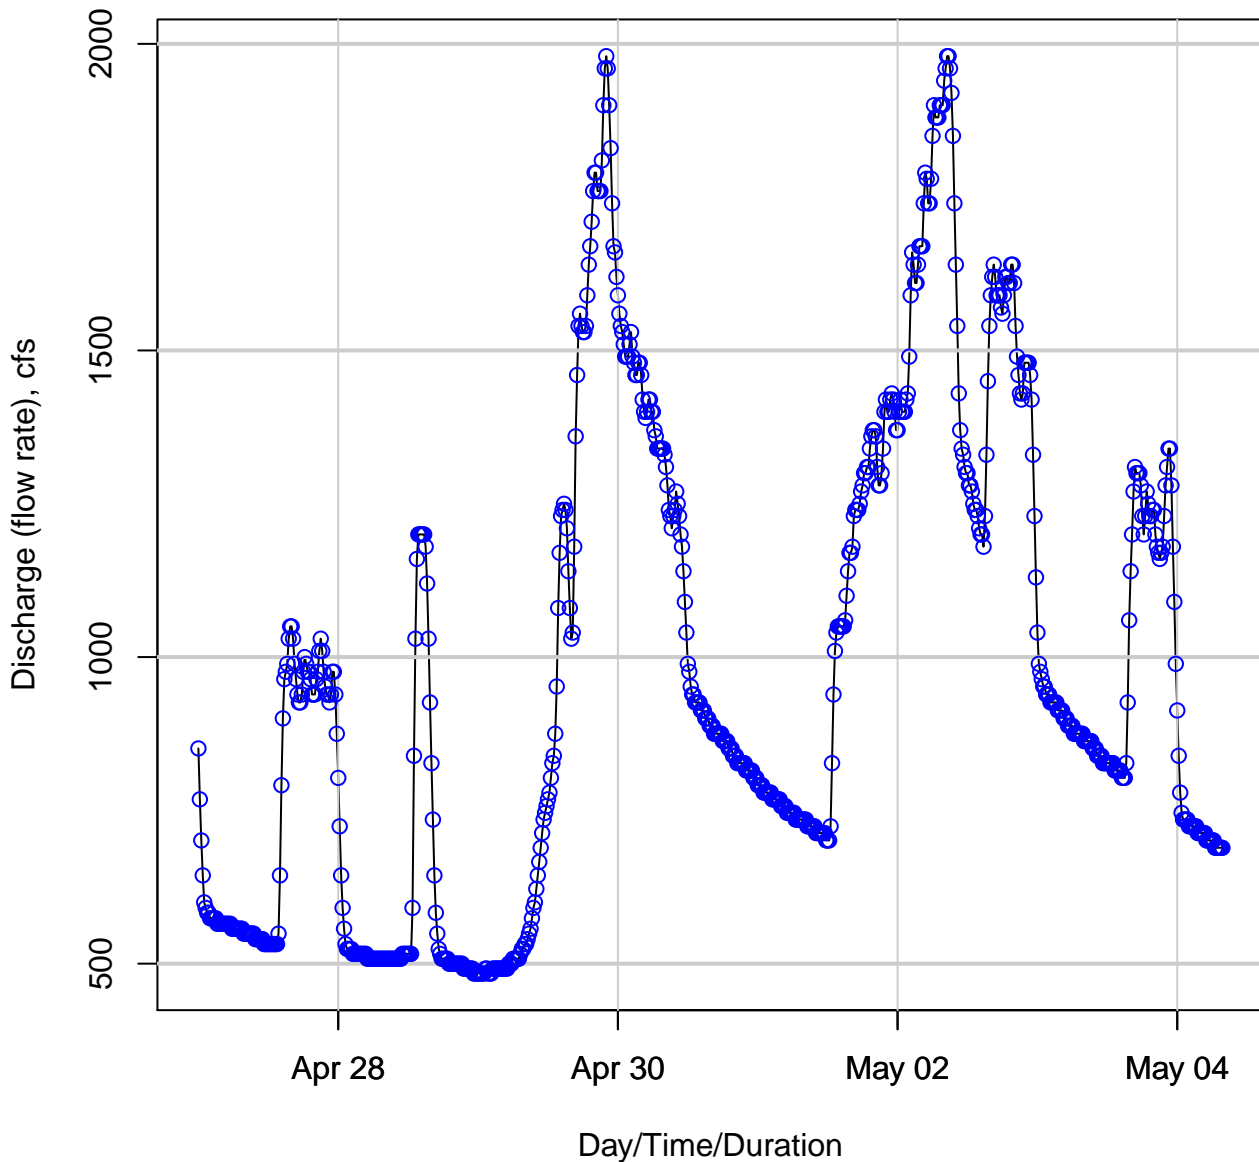

River Discharge (cfs) AT FRIENDSVILLE MD  
from: 2017-04-27 to: 2017-05-04 07:45:00  
USGS 03075500 YOUGHIOGHENY RIVER AT FRIENDSVILLE, MD

River Gage Height (ft) AT FRIENDSVILLE, MD  
from: 2017-04-27 to: 2017-05-04 07:45:00  
USGS 03075500 YOUGHIOGHENY RIVER AT FRIENDSVILLE, MD